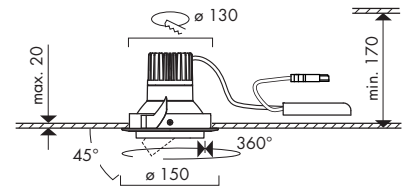

Recessed spotlights

CARDO CBL

ERC  IP20

- Lighting technology LED
- Gimbal mounted
- Pivoted on all sides
- With integral reflector SP, MFL, FL or WFL
- Supply unit included
- With safety glass
- Connection data: 220-240 V, 50/60 Hz
- Connection to power supply by Wieland plug GST18i3; wire length l = 0.5 m
- DALI and EASY-Lighting Control system is possible (Easy Lighting Control not for use in metal ceilings)
- Weight approx. 1.0 kg
- Colours: white/anthracite/silver

Failure fraction: C0/B10 = 50.000 h, T_a 25 °C

h[m]	Beam angle	E[lx/klm]	Beam diameter [cm]
1.0	25	7545	25
2.0	50	1885	50
3.0	75	840	75
4.0	100	470	100
1.0	48	3840	48
2.0	96	960	96
3.0	144	425	144
4.0	192	240	192
1.0	58	3080	58
2.0	116	770	116
3.0	174	340	174
4.0	232	192	232
1.0	89	1540	89
2.0	178	385	178
3.0	267	170	267
4.0	356	95	356