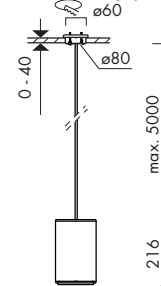

Suspended luminaires

CORAY CLP

IP20

- Lighting technology LED
- For three-circuit track or surface mounting
- Textile wire, black or white
- With integral reflector SP, MFL, FL or WFL
- Supply unit included
- Connection data: 220-240 V, 50/60 Hz
- Connection of light fitting to mains by means of 3-pole terminal block or 3-circuit adapter
- DALI and INspire-Lighting control system is possible
- Weight 2.3 kg
- Colors: white/anthracite/silver

with ceiling box

with ceiling plate

with 3-circuit adapter

Photometric data	CRI Light colour	Lumen category	P _{system}	Efficiency	Reflector
	830	4000 lm	36 W	113 lm/W	SP MFL FL WFL
		5000 lm	46 W	110 lm/W	
	840 927 Brilliant (930) = Best Color/Best White Meat	Photometric data on request			