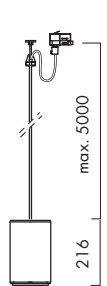

Suspended luminaires

CORAY CLP

IP20

- Lighting technology LED
- For three-circuit track or surface mounting
- Textile wire, black or white
- With integral reflector SP, MFL, FL or WFL
- Supply unit included
- Connection data: 220-240 V, 50/60 Hz
- Connection of light fitting to mains by means of 3-pole terminal block or 3-circuit adapter
- DALI and INspire-Lighting control system is possible
- Weight 2.3 kg
- Colors: white/anthracite/silver

with ceiling box

with ceiling plate

with 3-circuit adapter

Photometric data	CRI Light colour	Lumen category	P _{system}	Efficiency	Reflector
	830	4000 lm	36 W	113 lm/W	SP MFL FL WFL
		5000 lm	46 W	110 lm/W	
	840 927 Brilliant (930) = Best Color/Best White Meat	Photometric data on request			