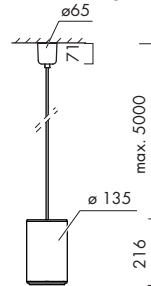

Suspended luminaires

CORAY CLP

IP20

- Lighting technology LED
- For three-circuit track or surface mounting
- Textile wire, black or white
- With integral reflector SP, MFL, FL or WFL
- Supply unit included
- Connection data: 220-240 V, 50/60 Hz
- Connection of light fitting to mains by means of 3-pole terminal block or 3-circuit adapter
- DALI and INspire-Lighting control system is possible
- Weight 2.3 kg
- Colors: white/anthracite/silver

with ceiling box

with ceiling plate

with 3-circuit adapter

Photometric data	CRI Light colour	Lumen category	P _{system}	Efficiency	Reflector
	830	4000 lm	36 W	113 lm/W	SP MFL FL WFL
		5000 lm	46 W	110 lm/W	
	840 927 Brilliant (930) = Best Color/Best White Meat	Photometric data on request			