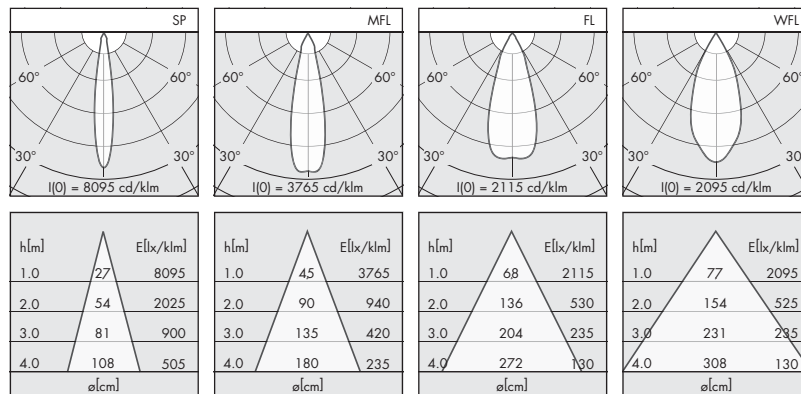

with ceiling box

with ceiling plate

with 3-circuit adapter

Photometric data	CRI Light colour	Lumen category	P _{system}	Efficiency	Reflector
	830	4000 lm	36 W	113 lm/W	SP MFL FL WFL
		5000 lm	46 W	110 lm/W	
	840 927 Brilliant (930) = Best Color/Best White Meat	Photometric data on request			

The information for the photometric values are standard values and refer to the entire luminaire. In the case of CRI ≥ 90 the efficiency is approx. 10-15 % lower.

Optional accessories

Interchangeable reflector