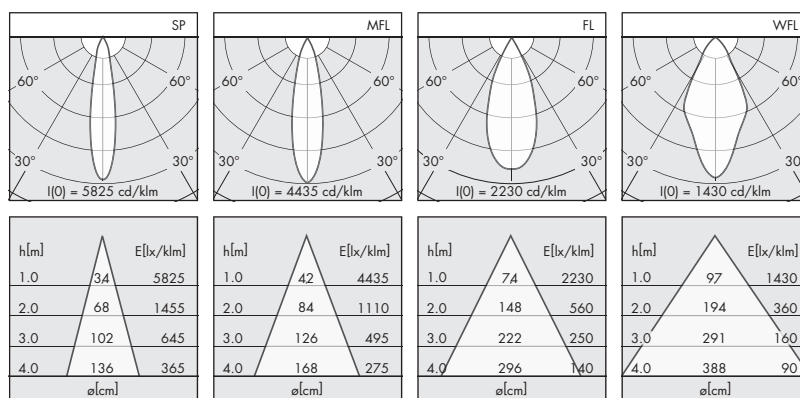

Spotlights CORAY CMT

- Lighting technology LED
- For three-circuit track or surface mounting
- Surface mounted by means of ceiling jack for adapter
- Tilting and turning (360°/90°)
- With integral reflector SP, MFL, FL or WFL
- Connection data: 220-240 V, 50/60 Hz
- Weight 1.2 kg
- Colors: white/anthracite/silver

IP20

Photometric data	CRI Light colour	Lumen category	P _{system}	Efficiency	Reflector
	830	2000 lm	17 W	125 lm/W	SP MFL FL WFL
		3000 lm	29 W	107 lm/W	
	840 927 Brilliant (930) = Best Color/Best White	Photometric data on request			

The photometric values are standard values and refer to the entire luminaire.
In the case of CRI ≥ 90 the efficiency is approx. 10-15 % lower.

Optional accessories

Interchangeable reflector

SP **17 CM 0300-01**
MFL **17 CM 0300-02**
FL **17 CM 0300-03**
WFL **17 CM 0300-04**