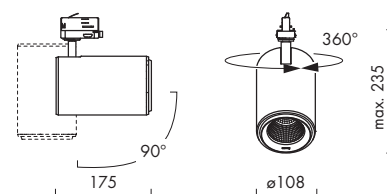

Spotlights CORAY CMT

- Lighting technology LED
- For three-circuit track or surface mounting
- Surface mounted by means of ceiling jack for adapter
- Tilting and turning (360°/90°)
- With integral reflector SP, MFL, FL or WFL
- Connection data: 220-240 V, 50/60 Hz
- Weight 1.2 kg
- Colors: white/anthracite/silver

IP20

Photometric data	CRI Light colour	Lumen category	P _{system}	Efficiency	Reflector
	830	2000 lm	17 W	125 lm/W	SP MFL FL WFL
		3000 lm	29 W	107 lm/W	
	840 927 Brilliant (930) = Best Color/Best White	Photometric data on request			

The photometric values are standard values and refer to the entire luminaire.
In the case of CRI ≥ 90 the efficiency is approx. 10-15 % lower.

Optional accessories

Interchangeable reflector

SP **17 CM 0300-01**
MFL **17 CM 0300-02**
FL **17 CM 0300-03**
WFL **17 CM 0300-04**