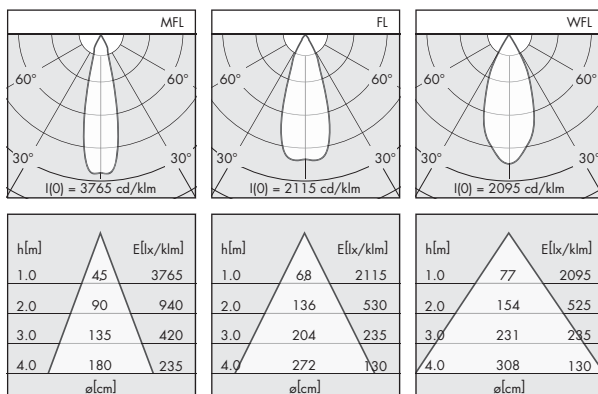

Order information

Lampshade colour black or white, suspension wire black.
Lampshade colour white, suspension wire white.
The ceiling canopy and adapters for the power track are in black or white.
The ceiling panel is painted in the colour of the lampshade.