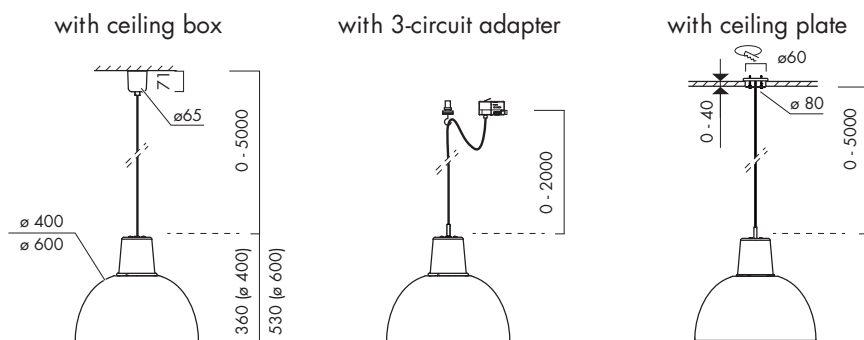

## MONA MIL

ERC  IP20

- Lighting technology LED
- Suspended luminaire with lamp shade
- Lampshade in two sizes and three colors
- Textile wire (2m), black or white
- With integral reflector MFL, FL or WFL
- Supply unit included
- Connection data: 220-240 V, 50/60 Hz
- Connection of light fitting to mains by means of 3-pole terminal block or 3-circuit adapter
- DALI Lighting control system is possible
- Weight approx. 4 kg (ø 400) / 6 kg (ø 600)
- Lampshade white/black/grey, Lampshade inside colour is always white

Photometric data	CRI Light colour	Lumen category	P <sub>system</sub>	Efficiency	Reflector
	830	2000 lm	<b>17 W</b>	128 lm/W	MFL FL WFL
		3000 lm	<b>26 W</b>	119 lm/W	
		4000 lm	<b>36 W</b>	114 lm/W	
	840 927 Brilliant (930) = Best Color/Best White Meat	Photometric data on request			