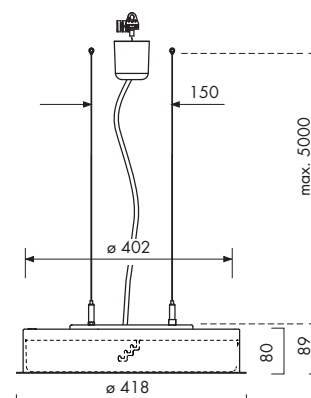

Suspended luminaires

PIZZA PPL

ERC  IP20

- Lighting technology LED
- Suspended luminaire with diffuser
- Toolfree height-adjustable diffuser
- Pendant mounting by means of twin wire suspension (5m) with grommets with adjustable hangers on the luminaire
- Transparent wire
- Supply unit included
- Connection data: 220-240 V, 50/60 Hz
- Connection of light fitting to mains by means of 3-pole terminal block.
- DALI Lighting control system is possible
- Weight approx. 2.2 kg
- Colors: white/anthracite/silver

height-adjustable
in three positions
at the ceiling

Photometric data	CRI Light colour	Lumen category	P _{system}	Efficiency	Reflector
	830	max. 2650 lm	45 W	59 lm/W	VWFL
840	Photometric data on request				

The information for the photometric values are standard values and refer to the entire luminaire.

h[m]	E[lx/klm]	E[lx/klm]
1.0	332	325
2.0	664	80
3.0	996	35
4.0	1328	20
ø[cm]		