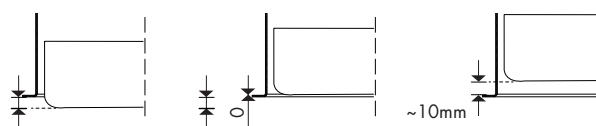

Suspended luminaires

PIZZA PPL

ERC  IP20

- Lighting technology LED
- Suspended luminaire with diffuser
- Toolfree height-adjustable diffuser
- Pendant mounting by means of twin wire suspension (5m) with grommets with adjustable hangers on the luminaire
- Transparent wire
- Supply unit included
- Connection data: 220-240 V, 50/60 Hz
- Connection of light fitting to mains by means of 3-pole terminal block.
- DALI Lighting control system is possible
- Weight approx. 2.2 kg
- Colors: white/anthracite/silver

height-adjustable
in three positions
at the ceiling

Photometric data	CRI Light colour	Lumen category	P _{system}	Efficiency	Reflector
	830	max. 2650 lm	45 W	59 lm/W	VWFL
840	Photometric data on request				

The information for the photometric values are standard values and refer to the entire luminaire.

h[m]	E[lx/klm]	E[lx/klm]
1.0	332	325
2.0	664	80
3.0	996	35
4.0	1328	20
ø[cm]		