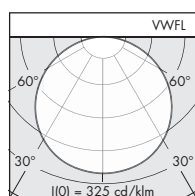

Suspended luminaires

PIZZA PPL

ERC  IP20

- Lighting technology LED
- Suspended luminaire with diffuser
- Toolfree height-adjustable diffuser
- Pendant mounting by means of twin wire suspension (5m) with grommets with adjustable hangers on the luminaire
- Transparent wire
- Supply unit included
- Connection data: 220-240 V, 50/60 Hz
- Connection of light fitting to mains by means of 3-pole terminal block.
- DALI Lighting control system is possible
- Weight approx. 2.2 kg
- Colors: white/anthracite/silver

height-adjustable
in three positions
at the ceiling

Photometric data	CRI Light colour	Lumen category	P _{system}	Efficiency	Reflector
	830	max. 2650 lm	45 W	59 lm/W	VWFL
840	Photometric data on request				

The information for the photometric values are standard values and refer to the entire luminaire.

h[m]	E[lx/klm]	E[lx/klm]
1.0	332	325
2.0	664	80
3.0	996	35
4.0	1328	20
ø[cm]		