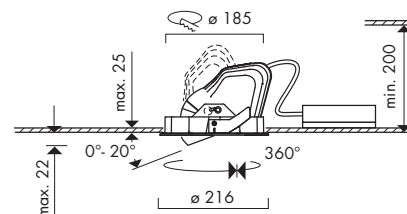

Recessed spotlights

VECTO VDL

- Lighting technology LED
- Tilting and turning (360°/0°-20°)
- With integral reflector SP, MFL, FL or WFL
- Supply unit included
- Connection data: 220-240 V, 50/60 Hz
- Connection to power supply by Wieland plug GST18i3; wire length l = 0.5 m
- DALI and EASY-Lighting control system is possible (EASY-Lighting controller does not work in metal ceilings)
- Weight approx. 1.5 kg
- Colours: white/anthracite/silver

ERC  IP20

Photometric data	CRI Light colour	Lumen category	P _{system}	Efficiency	Reflector
	830	3000 lm	26 W	119 lm/W	SP MFL FL WFL
		4000 lm	36 W	114 lm/W	
		5000 lm	44 W	117 lm/W	
840 927 Brilliant (930) = Best Color/Best White Meat	Photometric data on request				