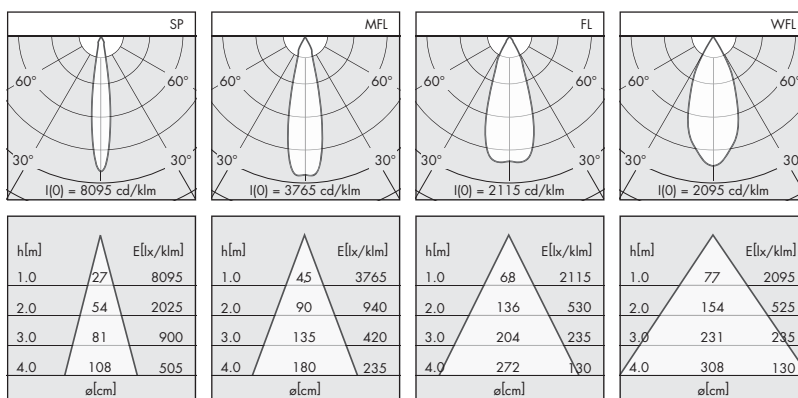

Recessed spotlights

VECTO VDL

- Lighting technology LED
- Tilting and turning (360°/0°-20°)
- With integral reflector SP, MFL, FL or WFL
- Supply unit included
- Connection data: 220-240 V, 50/60 Hz
- Connection to power supply by Wieland plug GST18i3; wire length l = 0.5 m
- DALI and EASY-Lighting control system is possible (EASY-Lighting controller does not work in metal ceilings)
- Weight approx. 1.5 kg
- Colours: white/anthracite/silver

ERC  IP20

Photometric data	CRI Light colour	Lumen category	P _{system}	Efficiency	Reflector
	830	3000 lm	26 W	119 lm/W	SP MFL FL WFL
		4000 lm	36 W	114 lm/W	
		5000 lm	44 W	117 lm/W	
840 927 Brilliant (930) = Best Color/Best White Meat	Photometric data on request				

The photometric values are standard values and refer to the entire luminaire. In the case of CRI ≥ 90 the efficiency is approx. 10-15 % lower.

Optional accessories

Interchangeable reflector

SP
MFL
FL
WFL