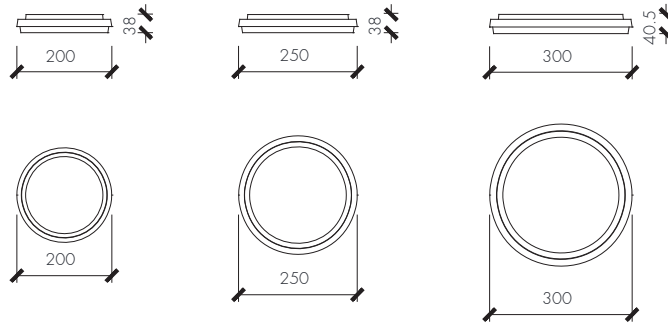

# SD-A200 / A250 / A300

- Lighting technology LED
- Aluminium
- IP44

## Dimension

## Photometric data

Type	P <sub>system</sub>	CCT	Φ <sub>system</sub>
Ø200	18W	Warm white	1100lm
		Neutral white	1200lm
		Cool white	1300lm
Ø250	29W	Warm white	1800lm
		Neutral white	1900lm
		Cool white	2100lm
Ø300	38W	Warm white	2200lm
		Neutral white	2400lm
		Cool white	2600lm