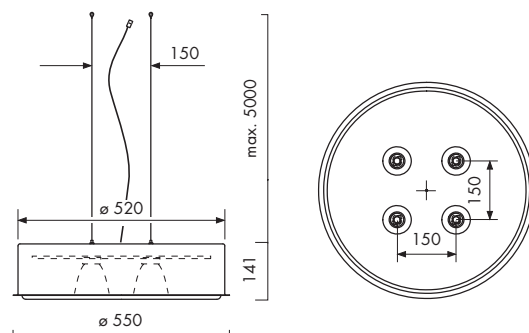

Suspended luminaires

PIAZZA PRL

ERE  IP20

- Lighting technology LED
- Suspended luminaire with diffuser
- Pendant mounting by means of twin wire suspension (5m) with grommets with adjustable hangers on the luminaire
- Transparent wire
- With four integral reflectors WFL or VWFL
- Supply unit included
- Connection data: 220-240 V, 50/60 Hz
- Connection of light fitting to mains by means of 3-pole terminal block.
- DALI Lighting control system is possible
- Weight approx. 6.0 kg
- Colors: white/anthracite/silver

Photometric data	CRI Light colour	Lumen category	P _{system}	Efficiency	Reflector
	830	max. 11800 lm	108 W	109 lm/W	WFL VWFL
	840	Photometric data on request			

The photometric values are standard values and refer to the entire luminaire.
In the case of CRI ≥ 90 the efficiency is approx. 10-15 % lower.