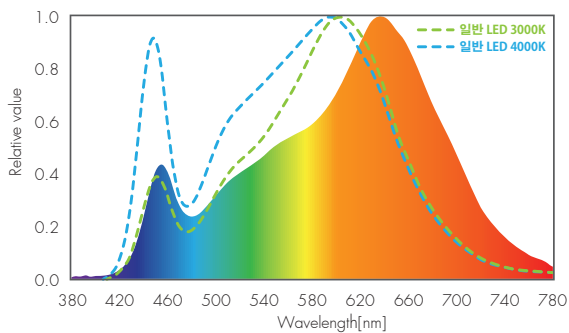

T8

T6

- Lighting technology LED
- Citizen vivid SMD CLL130
- External Driver
- suitable for showcase

Photometric data

P_{system}	CCT	LED Lumen	Application Area
21W	Food 4,200K	2300lm	Fish
	Food 3,200K	2100lm	Fruit, Vegetable
	Food 2,800K	1850lm	Deli, Bakery
	Food Light Pink	1450lm	Meat

4200K

3200K

2800K

3700K