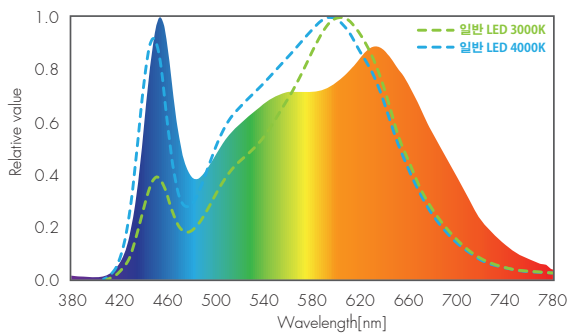

T8

T6

- Lighting technology LED
- Citizen vivid SMD CLL130
- External Driver
- suitable for showcase

Photometric data

P_{system}	CCT	LED Lumen	Application Area
21W	Food 4,200K	2300lm	Fish
	Food 3,200K	2100lm	Fruit, Vegetable
	Food 2,800K	1850lm	Deli, Bakery
	Food Light Pink	1450lm	Meat

4200K

3200K

2800K

3700K