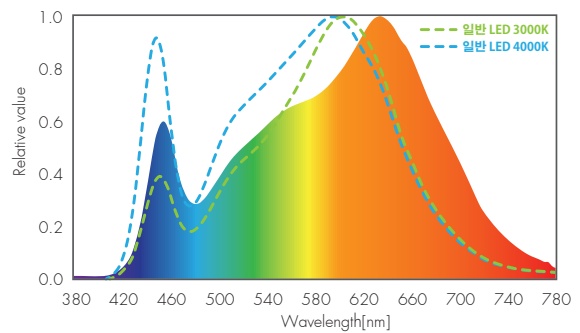

T8

T6

- Lighting technology LED
- Citizen vivid SMD CLL130
- External Driver
- suitable for showcase

Photometric data

P_{system}	CCT	LED Lumen	Application Area
21W	Food 4,200K	2300lm	Fish
	Food 3,200K	2100lm	Fruit, Vegetable
	Food 2,800K	1850lm	Deli, Bakery
	Food Light Pink	1450lm	Meat

4200K

3200K

2800K

3700K