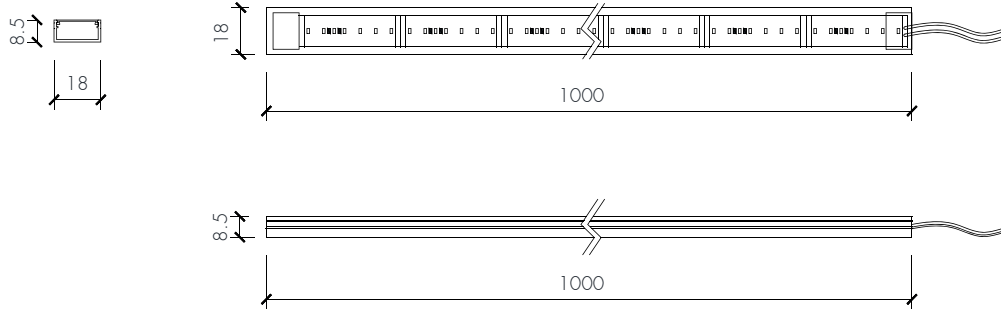

조달등록번호 : 23386802

- Lighting technology LED
- Aluminium Die-casting
- 3000K / 4000K / 6000K
- <Ra 90
- 120°
- IP65

Dimension

Photometric data

P_{system}	CRI	System Lumen
11W/m	<Ra 90	1190lm