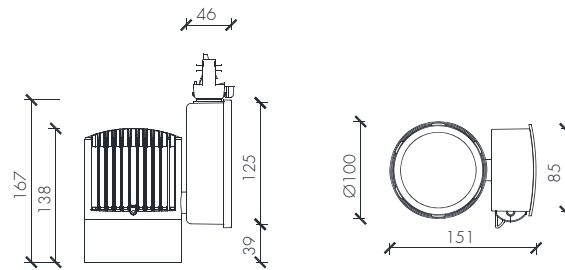

- Lighting technology LED
- For one or three-circuit track
- Tilting and turning (180°/90°)
- Beam angle 25.5° / 33.8° / 43°
- Connection data : 220V, 50/60Hz

## Dimension

## Photometric data

Module	P <sub>system</sub>	CCT	LED Lumen
Vossloh_schwabe "Luga shop Food"	42W	Food 3000	3043lm
		Food 4000	3149lm
		Special Meat	2839lm
		Food 2500	3145lm
Citizen "vivid Brilliant Type"	37W	3000K	3319lm
		4000K	3619lm
		Light Pink	2632lm
Tridonic "SLE G6 Food SXC"	40W	2700K	3148lm
		Gold	4068lm
		Fish	4518lm
		Meat+	2771lm
		Gold+	2856lm