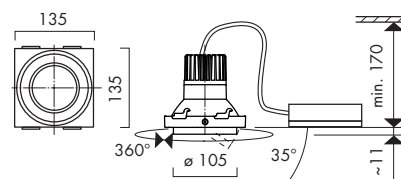

Systems

LIGHTSTRIPE LCL

- Lighting technology LED
- Function panel (1 module) with recessed spotlight, gimbal-mounted
- Fitting of the function panel in the frame without the use of tools
- With integral reflector SP, MFL, FL or WFL
- Supply unit included
- Connection data: 220-240 V, 50/60 Hz
- Connection to power supply by Wieland plug GST18i3; cable length $l = 0.5$ m
- DALI and EASY-Lighting Control system is possible (Easy Lighting Control not for use in metal ceilings)
- Weight approx. 1.0 kg
- Colors: white/anthracite/silver

ERC  IP20

Photometric data

CRI Light colour	Lumen category	P _{system}	Efficiency	Reflector
830	2000 lm	17 W	125 lm/W	SP MFL FL WFL
	3000 lm	29 W	107 lm/W	
840 927 Brilliant (930) = Best Color/Best White	Photometric data on request			