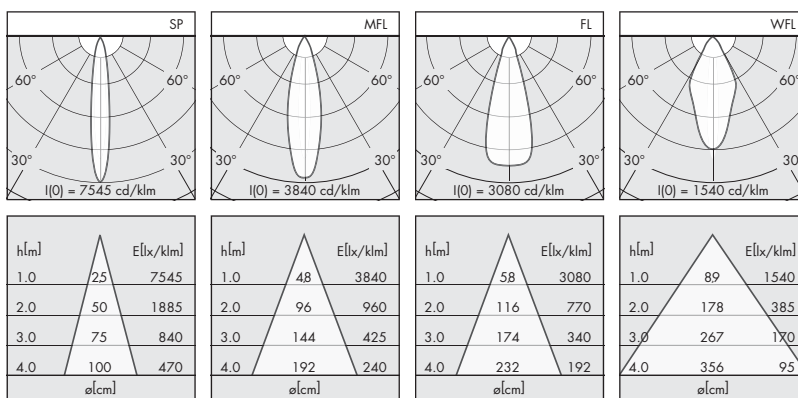

Photometric data

CRI Light colour	Lumen category	P_{system}	Efficiency	Reflector
830	2000 lm	17 W	125 lm/W	SP MFL FL WFL
	3000 lm	29 W	107 lm/W	
840 927 Brilliant (930) = Best Color/Best White	Photometric data on request			

The photometric values are standard values and refer to the entire luminaire. In the case of CRI ≥ 90 the efficiency is approx. 10-15 % lower.