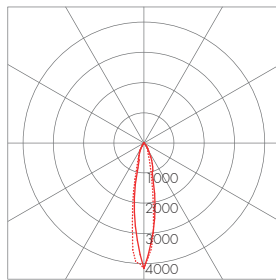

Photometric data

Module	P_{system}	CCT	LED Lumen
Vossloh_schwabe "Luga shop Food"	31W	Food 3000	2540lm
		Food 4000	2625lm
		Special Meat	2370lm
		Food 2500	2370lm
Citizen "vivid Brilliant Type"	25W	3000K	2141lm
		4000K	2335lm
		Light Pink	1665lm
		2700K	2031lm
Tridonic "SLE G6 Food SXC"	25W	Gold	3250lm
		Fish	3460lm
		Meat+	2140lm
		Gold+	2280lm

15°

— CO - C180   ..... C90 - C270
cd / 1000 lm

24°