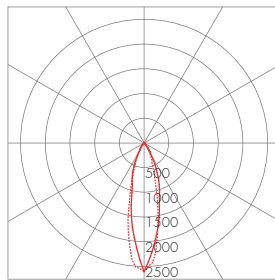

- Lighting technology LED
- LED manufacture Vossloh-Schwabe
- High gaumt LED for food lighting
- For one or three-circuit track
- Tilting and turning (360°/90°)
- Beam angle 15°/ 24° / 33° / 41°
- Connection data : 220V, 50/60Hz
- Weight 1.68kg

Dimension

Photometric data

Module	P _{system}	CCT	LED Lumen
Vossloh_schwabe "Luga shop Food"	31W	Food 3000	2540lm
		Food 4000	2625lm
		Special Meat	2370lm
		Food 2500	2370lm
Citizen "vivid Brilliant Type"	25W	3000K	2141lm
		4000K	2335lm
		Light Pink	1665lm
		2700K	2031lm
Tridonic "SLE G6 Food SXC"	25W	Gold	3250lm
		Fish	3460lm
		Meat+	2140lm
		Gold+	2280lm

15°

— CO - C180 C90 - C270
cd / 1000 lm

24°

— CO - C180 C90 - C270
cd / 1000 lm

33°

— CO - C180 C90 - C270
cd / 1000 lm

41°

— CO - C180 C90 - C270
cd / 1000 lm