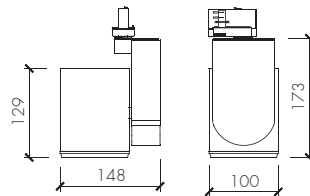

- Lighting technology LED
- LED manufacture Vossloh-Schwabe
- High gaumt LED for food lighting
- For one or three-circuit track
- Tilting and turning (360°/90°)
- Beam angle 15°/ 24° / 33° / 41°
- Connection data : 220V, 50/60Hz
- Weight 1.68kg

Dimension

Photometric data

Module	P _{system}	CCT	LED Lumen
Vossloh_schwabe "Luga shop Food"	31W	Food 3000	2540lm
		Food 4000	2625lm
		Special Meat	2370lm
		Food 2500	2370lm
Citizen "vivid Brilliant Type"	25W	3000K	2141lm
		4000K	2335lm
		Light Pink	1665lm
		2700K	2031lm
Tridonic "SLE G6 Food SXC"	25W	Gold	3250lm
		Fish	3460lm
		Meat+	2140lm
		Gold+	2280lm