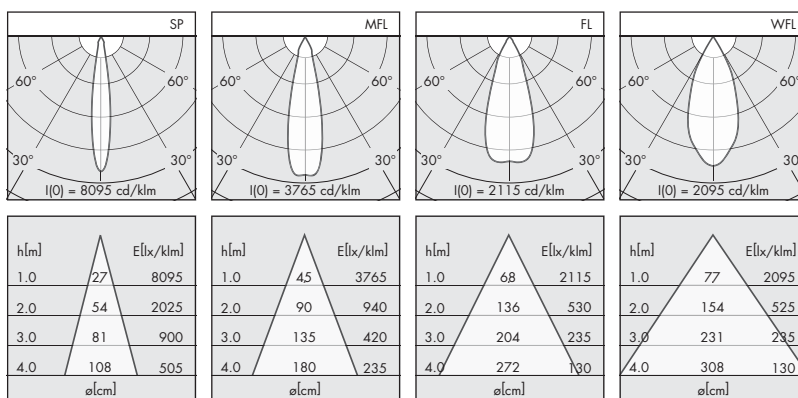

Recessed spotlights

VECTO VRL

- Lighting technology LED
- Tilting and turning (360°/20°-60°)
- With integral reflector SP, MFL, FL or WFL
- Supply unit included
- Connection data: 220-240 V, 50/60 Hz
- Connection to power supply by Wieland plug GST18i3; wire length l = 0.5 m
- DALI and EASY-Lighting Control system is possible (Easy Lighting Control not for use in metal ceilings)
- Weight approx. 1.5 kg
- Colours: white/anthracite/silver

ERC  IP20

Photometric data	CRI Light colour	Lumen category	P _{system}	Efficiency	Reflector
	830	3000 lm	26 W	119 lm/W	SP MFL FL WFL
		4000 lm	36 W	114 lm/W	
		5000 lm	44 W	117 lm/W	
840 927 Brilliant (930) = Best Color/Best White Meat	Photometric data on request				

The photometric values are standard values and refer to the entire luminaire. In the case of CRI ≥ 90 the efficiency is approx. 10-15 % lower.

Optional accessories

Interchangeable reflector

SP
MFL
FL
WFL