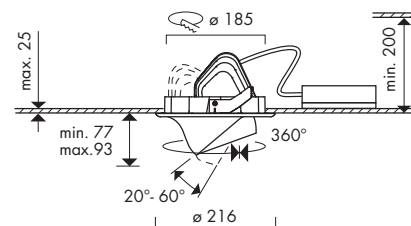

Recessed spotlights

VECTO VRL

- Lighting technology LED
- Tilting and turning (360°/20°-60°)
- With integral reflector SP, MFL, FL or WFL
- Supply unit included
- Connection data: 220-240 V, 50/60 Hz
- Connection to power supply by Wieland plug GST18i3; wire length l = 0.5 m
- DALI and EASY-Lighting Control system is possible (Easy Lighting Control not for use in metal ceilings)
- Weight approx. 1.5 kg
- Colours: white/anthracite/silver

ERC  IP20

Photometric data	CRI Light colour	Lumen category	P _{system}	Efficiency	Reflector
	830	3000 lm	26 W	119 lm/W	SP MFL FL WFL
		4000 lm	36 W	114 lm/W	
		5000 lm	44 W	117 lm/W	
840 927 Brilliant (930) = Best Color/Best White Meat	Photometric data on request				