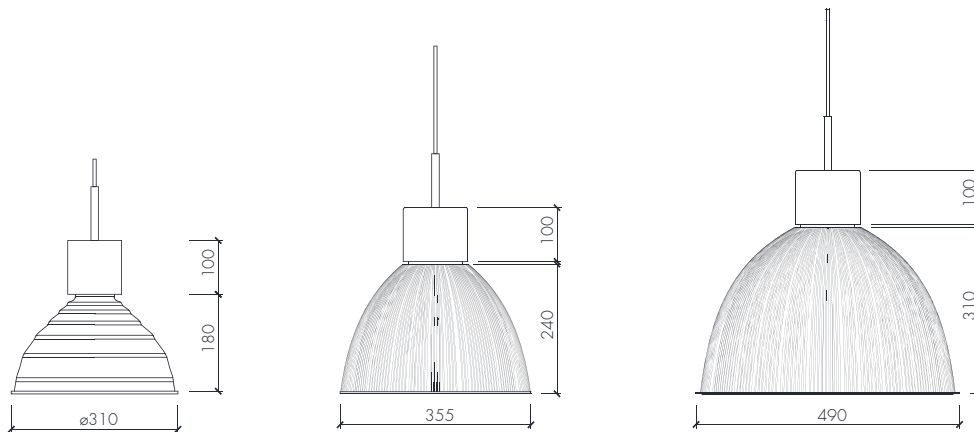

- Lighting technology LED
- Connection data : 220V, 50/60Hz
- Color : All color

Dimension

Photometric data

P_{system}	CCT	Φ_{system}
30W	2700K	2292 lm
	3000K	2383 lm
	3500K	2418 lm
	4000K	2420 lm
	5700K	2503 lm