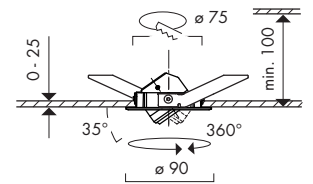

Recessed spotlights

CORAY CXR

IP20

- Lighting technology LED
- Tilting and turning (360°/35°)
- With integral collimator SSP, SP or MFL
- Supply unit included
- Connection data: 220-240 V, 50/60 Hz
- Connection to power supply by Wieland plug GST18i3; wire length l = 0.5 m
- Weight approx. 0.2 kg
- Colors: white/anthracite/silver

Photometric data	CRI	Lumen category	P _{system}	Efficiency	Collimator
	Light colour				
	830	max. 600 lm	10 W	60 lm/W	SSP SP MFL
	930	Photometric data on request			

The information for the photometric values are standard values and refer to the entire luminaire. In the case of CRI ≥ 90 the efficiency is approx. 10-15 % lower.