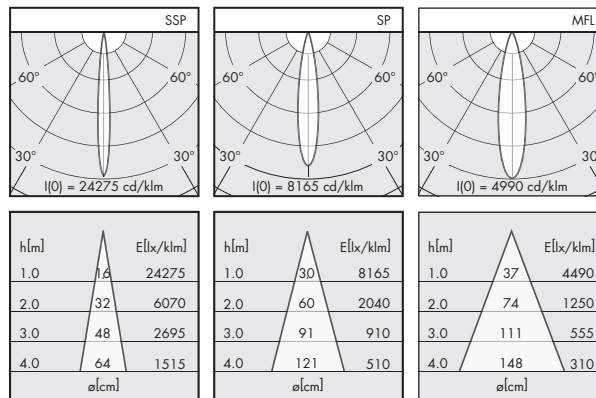

Recessed spotlights

CORAY CXR

IP20

- Lighting technology LED
- Tilting and turning (360°/35°)
- With integral collimator SSP, SP or MFL
- Supply unit included
- Connection data: 220-240 V, 50/60 Hz
- Connection to power supply by Wieland plug GST18i3; wire length l = 0.5 m
- Weight approx. 0.2 kg
- Colors: white/anthracite/silver

Photometric data	CRI	Lumen category	P _{system}	Efficiency	Collimator
	Light colour				
	830	max. 600 lm	10 W	60 lm/W	SSP SP MFL
	930	Photometric data on request			

The information for the photometric values are standard values and refer to the entire luminaire. In the case of CRI ≥ 90 the efficiency is approx. 10-15 % lower.