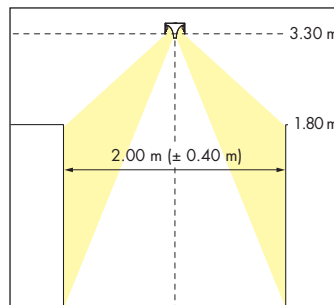

ERC  IP20

Photometric data	CRI Light colour	Lumen category	P _{system}	Efficiency	Reflector
	830	8000 lm	64 W	130 lm/W	DDF-NB DDF-NX
		12000 lm	94 W	130 lm/W	
	840 927	Photometric data on request			

The photometric values are standard values and refer to the entire luminaire.
In the case of CRI ≥ 90 the efficiency is approx. 10-15 % lower.

Planning information

DDF-NB
preferred ceiling height
3.00 m

DDF-NX
preferred ceiling height
3.30 m

Other aisle widths on request.

Optional accessories

Safety glass (1 pair)

Set of end lamellae reflectors for lateral glare suppression
(1 pair left/right)