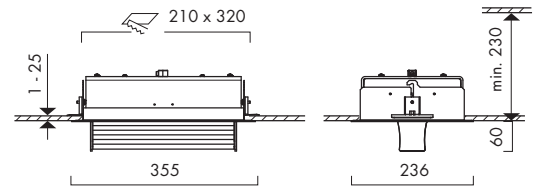

Recessed spotlights

NAVO NEK_DDF

- Lighting technology LED
- Spotlight as two-directional washer
- With integral reflector DDF-NB or reflector DDF-NX
- Interchangeable reflectors
- Connection data: 220-240 V, 50/60 Hz
- Connection to power supply by Wieland plug GST18i3; wire length $l = 0.5$ m
- DALI control system is possible
- Weight approx. 2.2 kg
- Colors: white/anthracite/silver

ERC  IP20

Photometric data	CRI Light colour	Lumen category	P _{system}	Efficiency	Reflector
	830	8000 lm	64 W	130 lm/W	DDF-NB DDF-NX
		12000 lm	94 W	130 lm/W	
	840 927	Photometric data on request			

The photometric values are standard values and refer to the entire luminaire.
In the case of CRI ≥ 90 the efficiency is approx. 10-15 % lower.

Planning information

DDF-NB
preferred ceiling height
3.00 m

DDF-NX
preferred ceiling height
3.30 m

Other aisle widths on request.

Optional accessories

Safety glass (1 pair)

Set of end lamellae reflectors for lateral glare suppression
(1 pair left/right)