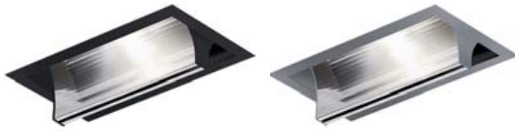

Photometric data	CRI Light colour	Lumen category	P_{system}	Efficiency	Reflector
	830	8000 lm	64 W	130 lm/W	DDF-NB DDF-NX
		12000 lm	94 W	130 lm/W	
	840 927	Photometric data on request			

The photometric values are standard values and refer to the entire luminaire.
In the case of CRI ≥ 90 the efficiency is approx. 10-15 % lower.