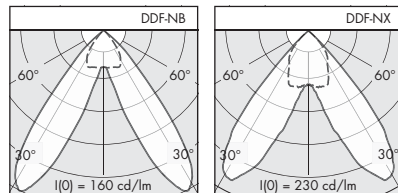

Recessed spotlights

NAVO NEK_DDF

- Lighting technology LED
- Spotlight as two-directional washer
- With integral reflector DDF-NB or reflector DDF-NX
- Interchangeable reflectors
- Connection data: 220-240 V, 50/60 Hz
- Connection to power supply by Wieland plug GST18i3; wire length $l = 0.5$ m
- DALI control system is possible
- Weight approx. 2.2 kg
- Colors: white/anthracite/silver

ERC  IP20

Photometric data	CRI Light colour	Lumen category	P _{system}	Efficiency	Reflector
	830	8000 lm	64 W	130 lm/W	DDF-NB DDF-NX
		12000 lm	94 W	130 lm/W	
	840 927	Photometric data on request			

The photometric values are standard values and refer to the entire luminaire.
In the case of CRI ≥ 90 the efficiency is approx. 10-15 % lower.

Planning information

DDF-NB
preferred ceiling height
3.00 m

DDF-NX
preferred ceiling height
3.30 m

Other aisle widths on request.

Optional accessories

Safety glass (1 pair)

Set of end lamellae reflectors for lateral glare suppression
(1 pair left/right)