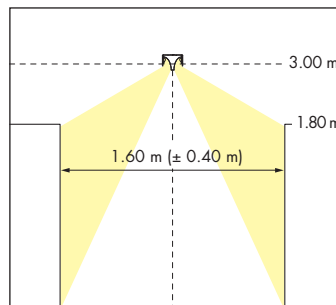

ERC  IP20

Photometric data	CRI Light colour	Lumen category	P _{system}	Efficiency	Reflector
	830	8000 lm	64 W	130 lm/W	DDF-NB DDF-NX
		12000 lm	94 W	130 lm/W	
	840 927	Photometric data on request			

The photometric values are standard values and refer to the entire luminaire.
In the case of CRI ≥ 90 the efficiency is approx. 10-15 % lower.

Planning information

DDF-NB
preferred ceiling height
3.00 m

DDF-NX
preferred ceiling height
3.30 m

Other aisle widths on request.

Optional accessories

Safety glass (1 pair)

Set of end lamellae reflectors for lateral glare suppression
(1 pair left/right)