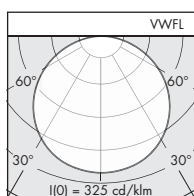

ERC  IP20

Diffuser height-adjustable
in three positions
at the ceiling

| Photometric data | CRI Light colour | Lumen category | P _{system} | Efficiency | Reflector |
|------------------|---------------------|-----------------------------|---------------------|------------|-----------|
| | 830 | max. 2650 lm | 45 W | 59 lm/W | VWFL |
| | 840 | Photometric data on request | | | |

The information for the photometric values are standard values and refer to the entire luminaire.

| h[m] | E [lx/klm] | |
|--------|------------|-----|
| 1.0 | 332 | 325 |
| 2.0 | 664 | 80 |
| 3.0 | 996 | 35 |
| 4.0 | 1328 | 20 |
| ø [cm] | | |