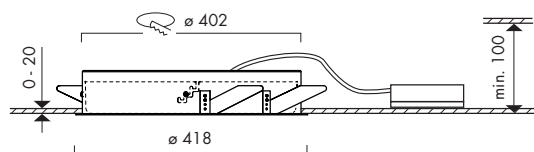

Downlights

PIZZA PLL

- Lighting technology LED
- With height-adjustable diffuser in three positions at the ceiling
- Supply unit included
- Connection data: 220-240 V, 50/60 Hz
- Connection of light fitting to mains by means of 3-pole terminal block.
- DALI Lighting control system is possible
- Weight approx. 2.2 kg
- Colors: white/anthracite/silver

ERC  IP20

Diffuser height-adjustable
in three positions
at the ceiling

| Photometric data | CRI Light colour | Lumen category | P _{system} | Efficiency | Reflector |
|------------------|---------------------|-----------------------------|---------------------|------------|-----------|
| | 830 | max. 2650 lm | 45 W | 59 lm/W | VWFL |
| | 840 | Photometric data on request | | | |

The information for the photometric values are standard values and refer to the entire luminaire.

| h[m] | E [lx/klm] | |
|--------|------------|-----|
| 1.0 | 332 | 325 |
| 2.0 | 664 | 80 |
| 3.0 | 996 | 35 |
| 4.0 | 1328 | 20 |
| ø [cm] | | |