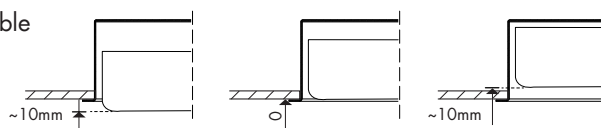

Downlights

PIZZA PLL

- Lighting technology LED
- With height-adjustable diffuser in three positions at the ceiling
- Supply unit included
- Connection data: 220-240 V, 50/60 Hz
- Connection of light fitting to mains by means of 3-pole terminal block.
- DALI Lighting control system is possible
- Weight approx. 2.2 kg
- Colors: white/anthracite/silver

ERC  IP20

Diffuser height-adjustable
in three positions
at the ceiling

| Photometric data | CRI Light colour | Lumen category | P _{system} | Efficiency | Reflector |
|------------------|---------------------|-----------------------------|---------------------|------------|-----------|
| | 830 | max. 2650 lm | 45 W | 59 lm/W | VWFL |
| | 840 | Photometric data on request | | | |

The information for the photometric values are standard values and refer to the entire luminaire.

| h[m] | E [lx/klm] | |
|--------|------------|-----|
| 1.0 | 332 | 325 |
| 2.0 | 664 | 80 |
| 3.0 | 996 | 35 |
| 4.0 | 1328 | 20 |
| ø [cm] | | |