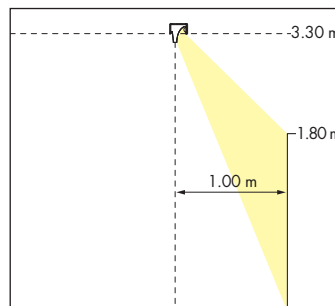

ERC IP20

Photometric data	CRI Light colour	Lumen category	P _{system}	Efficiency	Reflector
	830	4000 lm	32 W	130 lm/W	DF-NB DF-NX
		6000 lm	47 W	130 lm/W	
	840 927	Photometric data on request			

The photometric values are standard values and refer to the entire luminaire.
In the case of CRI ≥ 90 the efficiency is approx. 10-15 % lower.

Planning information

DF-NB
preferred ceiling height
3.00 m

DF-NX
preferred ceiling height
3.30 m

Other aisle widths on request.

Optional accessories

Safety glass

Article number

17 AD 0101