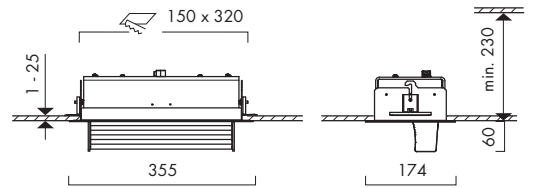

Recessed spotlights

NAVO NEK_DF

- Lighting technology LED
- Spotlight as directional washer
- With integral reflector DF-NB or reflector DF-NX
- Interchangeable reflectors
- Connection data: 220-240 V, 50/60 Hz
- Connection to power supply by Wieland plug GST18i3; wire length l = 0.5 m
- DALI control system is possible
- Weight approx. 1.7 kg
- Colors: white/anthracite/silver

ERC IP20

Photometric data	CRI Light colour	Lumen category	P _{system}	Efficiency	Reflector
	830	4000 lm	32 W	130 lm/W	DF-NB DF-NX
		6000 lm	47 W	130 lm/W	
	840 927	Photometric data on request			

The photometric values are standard values and refer to the entire luminaire.
In the case of CRI ≥ 90 the efficiency is approx. 10-15 % lower.

Planning information

DF-NB
preferred ceiling height
3.00 m

DF-NX
preferred ceiling height
3.30 m

Other aisle widths on request.

Optional accessories

Safety glass

Article number

17 AD 0101