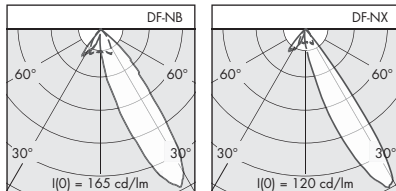

Recessed spotlights

NAVO NEK_DF

- Lighting technology LED
- Spotlight as directional washer
- With integral reflector DF-NB or reflector DF-NX
- Interchangeable reflectors
- Connection data: 220-240 V, 50/60 Hz
- Connection to power supply by Wieland plug GST18i3; wire length l = 0.5 m
- DALI control system is possible
- Weight approx. 1.7 kg
- Colors: white/anthracite/silver

ERC IP20

Photometric data	CRI Light colour	Lumen category	P _{system}	Efficiency	Reflector
	830	4000 lm	32 W	130 lm/W	DF-NB DF-NX
		6000 lm	47 W	130 lm/W	
	840 927	Photometric data on request			

The photometric values are standard values and refer to the entire luminaire.
In the case of CRI ≥ 90 the efficiency is approx. 10-15 % lower.

Planning information

DF-NB
preferred ceiling height
3.00 m

DF-NX
preferred ceiling height
3.30 m

Other aisle widths on request.

Optional accessories

Safety glass

Article number

17 AD 0101