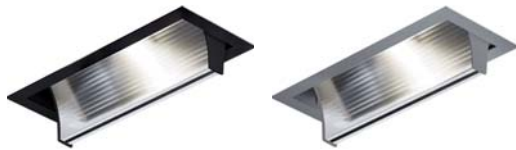

Recessed spotlights

NAVO NEK_DF

- Lighting technology LED
- Spotlight as directional washer
- With integral reflector DF-NB or reflector DF-NX
- Interchangeable reflectors
- Connection data: 220-240 V, 50/60 Hz
- Connection to power supply by Wieland plug GST18i3; wire length l = 0.5 m
- DALI control system is possible
- Weight approx. 1.7 kg
- Colors: white/anthracite/silver

ERC IP20

Photometric data	CRI Light colour	Lumen category	P _{system}	Efficiency	Reflector
	830	4000 lm	32 W	130 lm/W	DF-NB DF-NX
		6000 lm	47 W	130 lm/W	
	840 927	Photometric data on request			

The photometric values are standard values and refer to the entire luminaire.
In the case of CRI ≥ 90 the efficiency is approx. 10-15 % lower.

Planning information

DF-NB
preferred ceiling height
3.00 m

DF-NX
preferred ceiling height
3.30 m

Other aisle widths on request.

Optional accessories

Safety glass

Article number

17 AD 0101