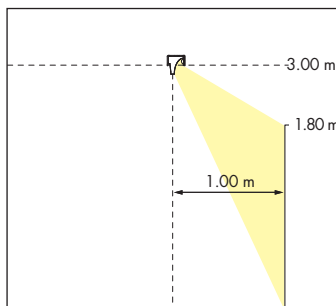

ERC IP20

Photometric data	CRI Light colour	Lumen category	P _{system}	Efficiency	Reflector
	830	4000 lm	32 W	130 lm/W	DF-NB DF-NX
		6000 lm	47 W	130 lm/W	
	840 927	Photometric data on request			

The photometric values are standard values and refer to the entire luminaire.
In the case of CRI ≥ 90 the efficiency is approx. 10-15 % lower.

Planning information

DF-NB
preferred ceiling height
3.00 m

DF-NX
preferred ceiling height
3.30 m

Other aisle widths on request.

Optional accessories

Safety glass

Article number

17 AD 0101