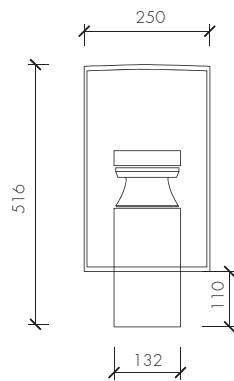

Cylinder

- LED
- Reflector : Asymmetric, Symmetric
- Body : Die-cast Aluminium, PMMA
- Size : Ø250 x H515mm
- Weight : 4.7 kg
- Protection grade : IP65

Dimension

Photometric data

Reflector	CCT	P _{system}	Φ _{system}
Asymmetric	3000K 4000K	LED 21W	2400lm
		LED 42W	4800lm
Symmetric	2700K	LED 22W	2700lm
		LED 44W	5400lm
Asymmetric	2700K	LED 23W	2400lm
		LED 43W	4800lm
Symmetric	2700K	LED 23W	2700lm
		LED 46W	5400lm

Sphere

- LED
- Reflector : Asymmetric, Symmetric
- Body : Die-cast Aluminium, PMMA
- Size : Ø450 x H525
- Weight : 4.8 kg
- Protection grade : IP65

Dimension

Photometric data

Reflector	CCT	P _{system}	Φ _{system}
Asymmetric	3000K 4000K	LED 21W	2400lm
		LED 42W	4800lm
Symmetric	2700K	LED 22W	2700lm
		LED 44W	5400lm
Asymmetric	2700K	LED 23W	2400lm
		LED 43W	4800lm
Symmetric	2700K	LED 23W	2700lm
		LED 46W	5400lm