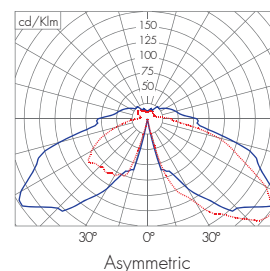

Cylinder

- LED
- Reflector : Asymmetric, Symmetric
- Body : Die-cast Aluminium, PMMA
- Size : Ø250 x H515mm
- Weight : 4.7 kg
- Protection grade : IP65

Dimension

Photometric data

Reflector	CCT	P _{system}	Φ _{system}
Asymmetric	3000K 4000K	LED 21W	2400lm
		LED 42W	4800lm
Symmetric	2700K	LED 22W	2700lm
		LED 44W	5400lm
Asymmetric	2700K	LED 23W	2400lm
		LED 43W	4800lm
Symmetric	2700K	LED 23W	2700lm
		LED 46W	5400lm

Sphere

- LED
- Reflector : Asymmetric, Symmetric
- Body : Die-cast Aluminium, PMMA
- Size : Ø450 x H525
- Weight : 4.8 kg
- Protection grade : IP65

Dimension

Photometric data

Reflector	CCT	P _{system}	Φ _{system}
Asymmetric	3000K 4000K	LED 21W	2400lm
		LED 42W	4800lm
Symmetric	2700K	LED 22W	2700lm
		LED 44W	5400lm
Asymmetric	2700K	LED 23W	2400lm
		LED 43W	4800lm
Symmetric	2700K	LED 23W	2700lm
		LED 46W	5400lm