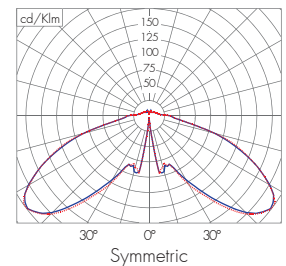

Cylinder

- LED
- Reflector : Asymmetric, Symmetric
- Body : Die-cast Aluminium, PMMA
- Size : Ø250 x H515mm
- Weight : 4.7 kg
- Protection grade : IP65

Dimension

Photometric data

Reflector	CCT	P _{system}	Φ _{system}
Asymmetric	3000K 4000K	LED 21W	2400lm
		LED 42W	4800lm
Symmetric	2700K	LED 22W	2700lm
		LED 44W	5400lm
Asymmetric	2700K	LED 23W	2400lm
		LED 43W	4800lm
Symmetric	2700K	LED 23W	2700lm
		LED 46W	5400lm

Sphere

- LED
- Reflector : Asymmetric, Symmetric
- Body : Die-cast Aluminium, PMMA
- Size : Ø450 x H525
- Weight : 4.8 kg
- Protection grade : IP65

Dimension

Photometric data

Reflector	CCT	P _{system}	Φ _{system}
Asymmetric	3000K 4000K	LED 21W	2400lm
		LED 42W	4800lm
Symmetric	2700K	LED 22W	2700lm
		LED 44W	5400lm
Asymmetric	2700K	LED 23W	2400lm
		LED 43W	4800lm
Symmetric	2700K	LED 23W	2700lm
		LED 46W	5400lm