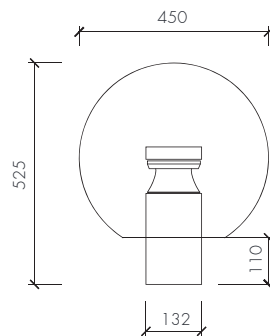

Cylinder

- LED
- Reflector : Asymmetric, Symmetric
- Body : Die-cast Aluminium, PMMA
- Size : Ø250 x H515mm
- Weight : 4.7 kg
- Protection grade : IP65

Dimension

Photometric data

Reflector	CCT	P _{system}	Φ _{system}
Asymmetric	3000K 4000K	LED 21W	2400lm
		LED 42W	4800lm
Symmetric	2700K	LED 22W	2700lm
		LED 44W	5400lm
Asymmetric	2700K	LED 23W	2400lm
		LED 43W	4800lm
Symmetric	2700K	LED 23W	2700lm
		LED 46W	5400lm

Sphere

- LED
- Reflector : Asymmetric, Symmetric
- Body : Die-cast Aluminium, PMMA
- Size : Ø450 x H525
- Weight : 4.8 kg
- Protection grade : IP65

Dimension

Photometric data

Reflector	CCT	P _{system}	Φ _{system}
Asymmetric	3000K 4000K	LED 21W	2400lm
		LED 42W	4800lm
Symmetric	2700K	LED 22W	2700lm
		LED 44W	5400lm
Asymmetric	2700K	LED 23W	2400lm
		LED 43W	4800lm
Symmetric	2700K	LED 23W	2700lm
		LED 46W	5400lm