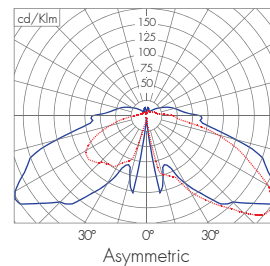

Cylinder

- LED
- Reflector : Asymmetric, Symmetric
- Body : Die-cast Aluminium, PMMA
- Size : Ø250 x H515mm
- Weight : 4.7 kg
- Protection grade : IP65

Dimension

Photometric data

Reflector	CCT	P _{system}	Φ _{system}
Asymmetric	3000K 4000K	LED 21W	2400lm
		LED 42W	4800lm
Symmetric	2700K	LED 22W	2700lm
		LED 44W	5400lm
Asymmetric	2700K	LED 23W	2400lm
		LED 43W	4800lm
Symmetric	2700K	LED 23W	2700lm
		LED 46W	5400lm

Sphere

- LED
- Reflector : Asymmetric, Symmetric
- Body : Die-cast Aluminium, PMMA
- Size : Ø450 x H525
- Weight : 4.8 kg
- Protection grade : IP65

Dimension

Photometric data

Reflector	CCT	P _{system}	Φ _{system}
Asymmetric	3000K 4000K	LED 21W	2400lm
		LED 42W	4800lm
Symmetric	2700K	LED 22W	2700lm
		LED 44W	5400lm
Asymmetric	2700K	LED 23W	2400lm
		LED 43W	4800lm
Symmetric	2700K	LED 23W	2700lm
		LED 46W	5400lm