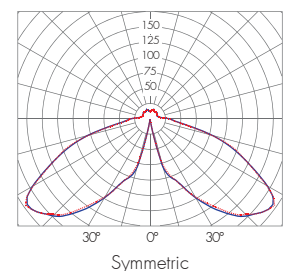

Cylinder

- LED
- Reflector : Asymmetric, Symmetric
- Body : Die-cast Aluminium, PMMA
- Size : Ø250 x H515mm
- Weight : 4.7 kg
- Protection grade : IP65

Dimension

Photometric data

Reflector	CCT	P _{system}	Φ _{system}
Asymmetric	3000K 4000K	LED 21W	2400lm
		LED 42W	4800lm
Symmetric	2700K	LED 22W	2700lm
		LED 44W	5400lm
Asymmetric	2700K	LED 23W	2400lm
		LED 43W	4800lm
Symmetric	2700K	LED 23W	2700lm
		LED 46W	5400lm

Sphere

- LED
- Reflector : Asymmetric, Symmetric
- Body : Die-cast Aluminium, PMMA
- Size : Ø450 x H525
- Weight : 4.8 kg
- Protection grade : IP65

Dimension

Photometric data

Reflector	CCT	P _{system}	Φ _{system}
Asymmetric	3000K 4000K	LED 21W	2400lm
		LED 42W	4800lm
Symmetric	2700K	LED 22W	2700lm
		LED 44W	5400lm
Asymmetric	2700K	LED 23W	2400lm
		LED 43W	4800lm
Symmetric	2700K	LED 23W	2700lm
		LED 46W	5400lm