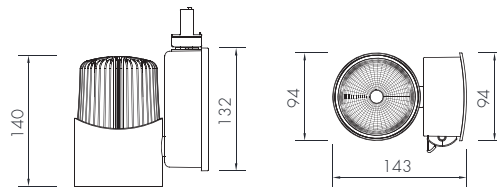

- Lighting technology LED
- For one or three-circuit track
- Tilting and turning (360°/90°)
- Beam angle 28°/33°/50°
- Connection data : 220V, 50/60Hz
- Weight 1.18kg

Dimension

Photometric data

Module	P _{system}	CCT	LED Lumen
Vossloh_schwabe "Luga shop Food"	31W	Food 3000	2540lm
		Food 4000	2625lm
		Special Meat	2370lm
		Food 2500	2730lm
Citizen "vivid"	30W	3000K	2808lm
		4000K	2983lm
		Light Pink	1902lm
		2700K	2631lm
Tridonic "SLE G6 Food SXC"	30W	Gold	3209lm
		Fish	3563lm
		Meat+	2186lm
		Gold+	2253lm