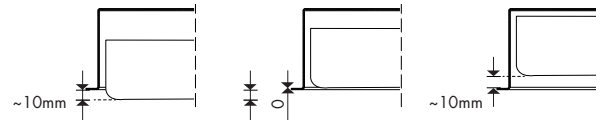

Downlights

PIZZA PAL

- Lighting technology LED
- With height-adjustable diffuser in three positions at the ceiling
- Supply unit included
- Connection data: 220-240 V, 50/60 Hz
- Connection of light fitting to mains by means of 3-pole terminal block.
- DALI Lighting control system is possible
- Weight approx. 2.2 kg
- Colors: white/anthracite/silver

ERC  IP20

height-adjustable
in three positions
at the ceiling

Photometric data	CRI Light colour	Lumen category	P _{system}	Efficiency	Reflector
	830	max. 2650 lm	45 W	59 lm/W	VWFL
	840	Photometric data on request			

The information for the photometric values are standard values and refer to the entire luminaire.

h[m]	E[lx/klm]	E[lx/klm]
1.0	332	325
2.0	664	80
3.0	996	35
4.0	1328	20
ø[cm]		