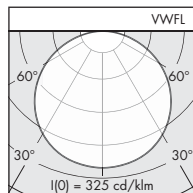

ERC  IP20

height-adjustable
in three positions
at the ceiling

Photometric data	CRI Light colour	Lumen category	P _{system}	Efficiency	Reflector
	830	max. 2650 lm	45 W	59 lm/W	VWFL
	840	Photometric data on request			

The information for the photometric values are standard values and refer to the entire luminaire.

h[m]	E[lx/klm]	E[lx/klm]
1.0	332	325
2.0	664	80
3.0	996	35
4.0	1328	20
ø[cm]		