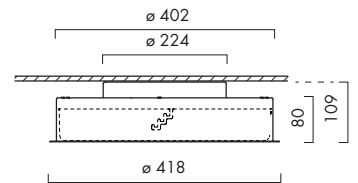

Downlights

PIZZA PAL

- Lighting technology LED
- With height-adjustable diffuser in three positions at the ceiling
- Supply unit included
- Connection data: 220-240 V, 50/60 Hz
- Connection of light fitting to mains by means of 3-pole terminal block.
- DALI Lighting control system is possible
- Weight approx. 2.2 kg
- Colors: white/anthracite/silver

ERC  IP20

height-adjustable
in three positions
at the ceiling

Photometric data	CRI Light colour	Lumen category	P _{system}	Efficiency	Reflector
	830	max. 2650 lm	45 W	59 lm/W	VWFL
	840	Photometric data on request			

The information for the photometric values are standard values and refer to the entire luminaire.

h[m]	E[lx/klm]	E[lx/klm]
1.0	332	325
2.0	664	80
3.0	996	35
4.0	1328	20
ø[cm]		